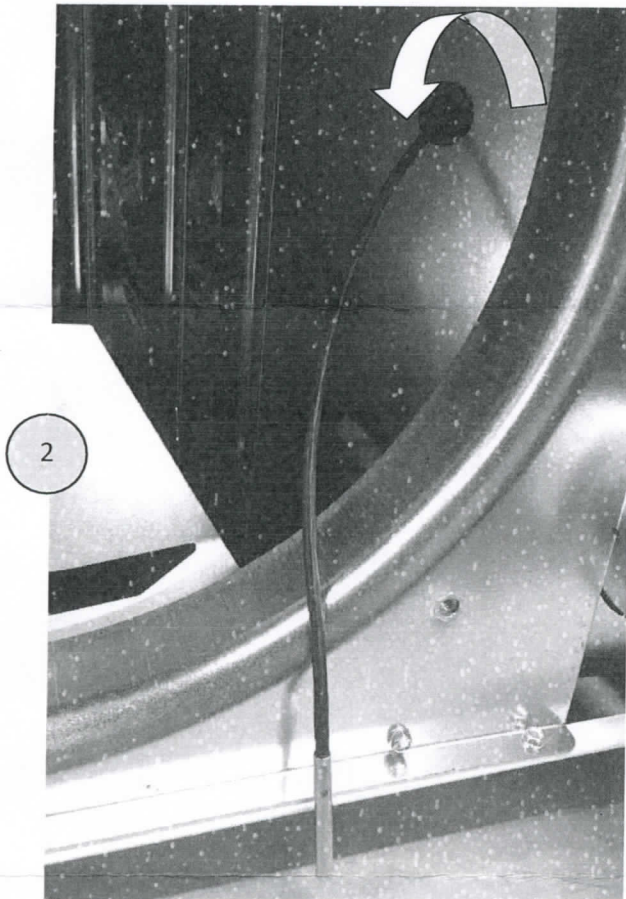

Sensor heat exchanger HR and XR 10-60 appliances

Remove fan (4 bolts M6)

WARNING

SHARP EDGES

Watch your fingers.