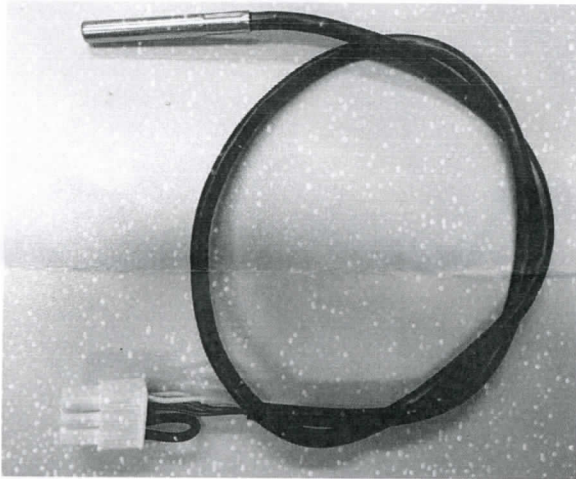

Sensor heat exchanger HR and XR 10-60 appliances

Remove fan (4 bolts M6)

WARNING

SHARP EDGES

Watch your fingers.