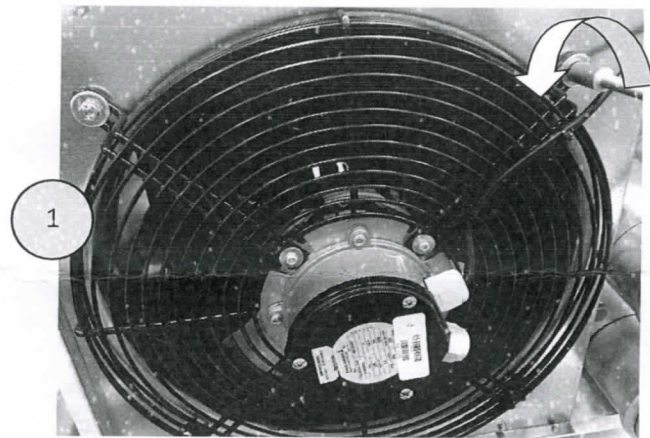

Sensor heat exchanger HR and XR 10-60 appliances

Remove fan (4 bolts M6)

WARNING

SHARP EDGES

Watch your fingers.