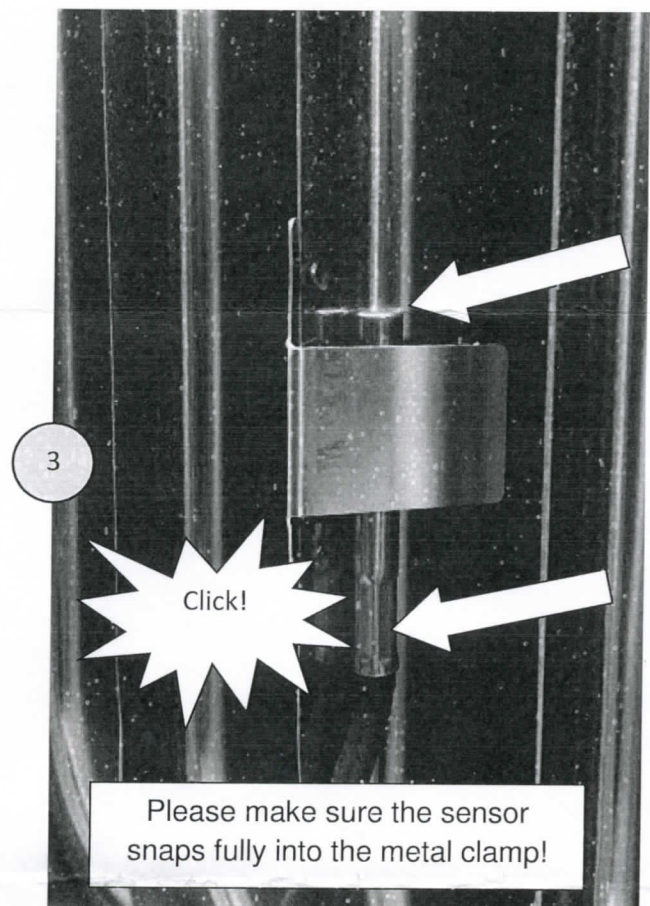

Sensor heat exchanger HR and XR 10-60 appliances

Remove fan (4 bolts M6)

WARNING

SHARP EDGES

Watch your fingers.