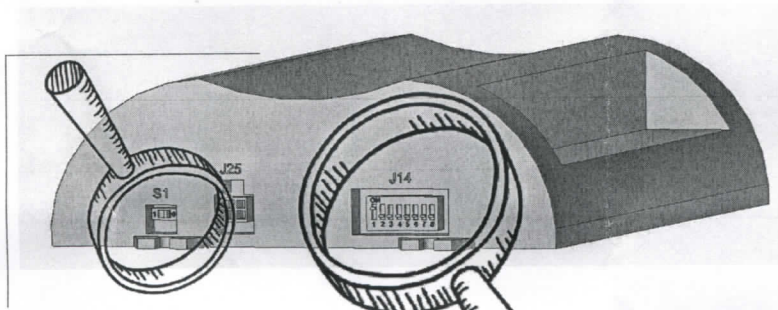

Control unit type 966MN

Burner control unit:

Copy from defective part!
Kopieer van defect onderdeel
Kopie von defekten Teils
Copier les réglages

Display unit:

The burner control unit and display unit both determine the configuration of the appliance.